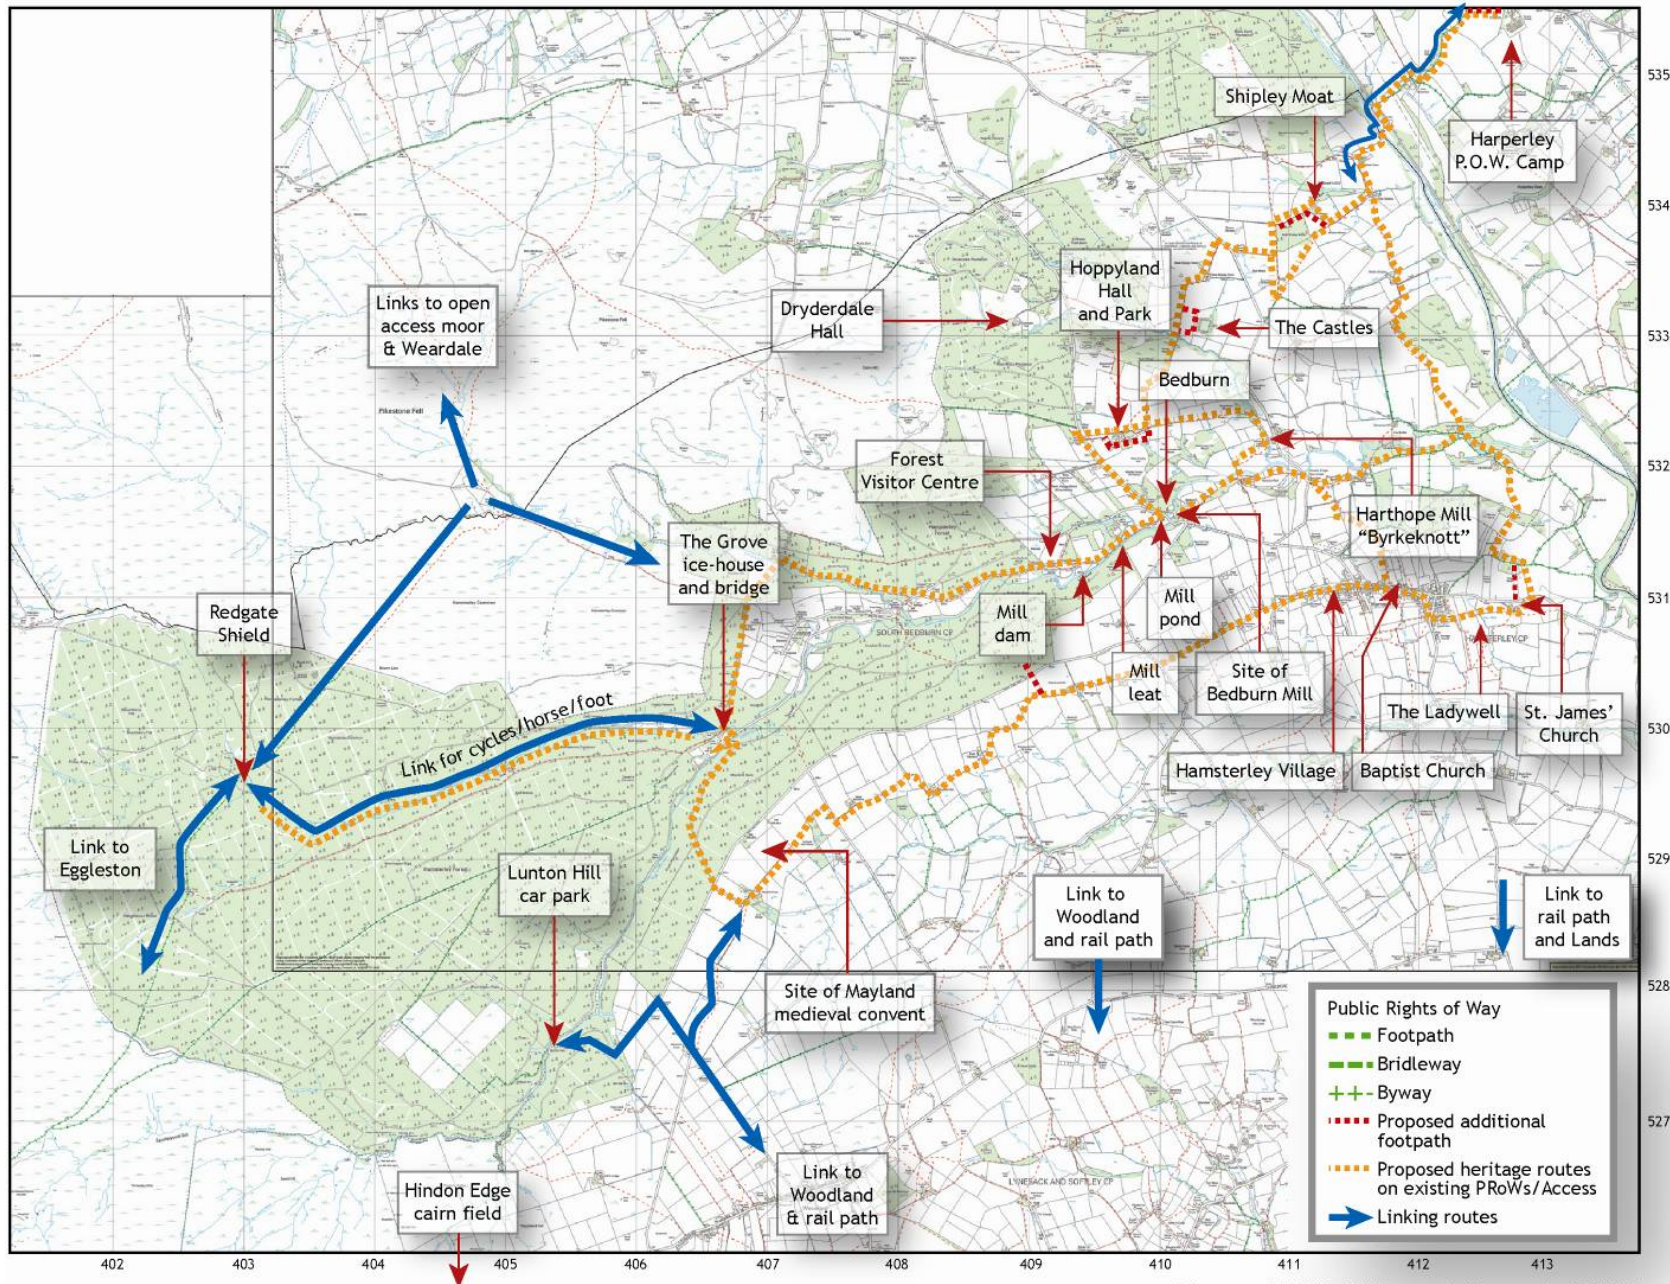

Hamsterley: MAP 1

The study area showing main heritage sites noted in the text, and suggested heritage access path network

Hamsterley: MAP 1
The study area showing main heritage sites noted in the text, and suggested heritage access path network.